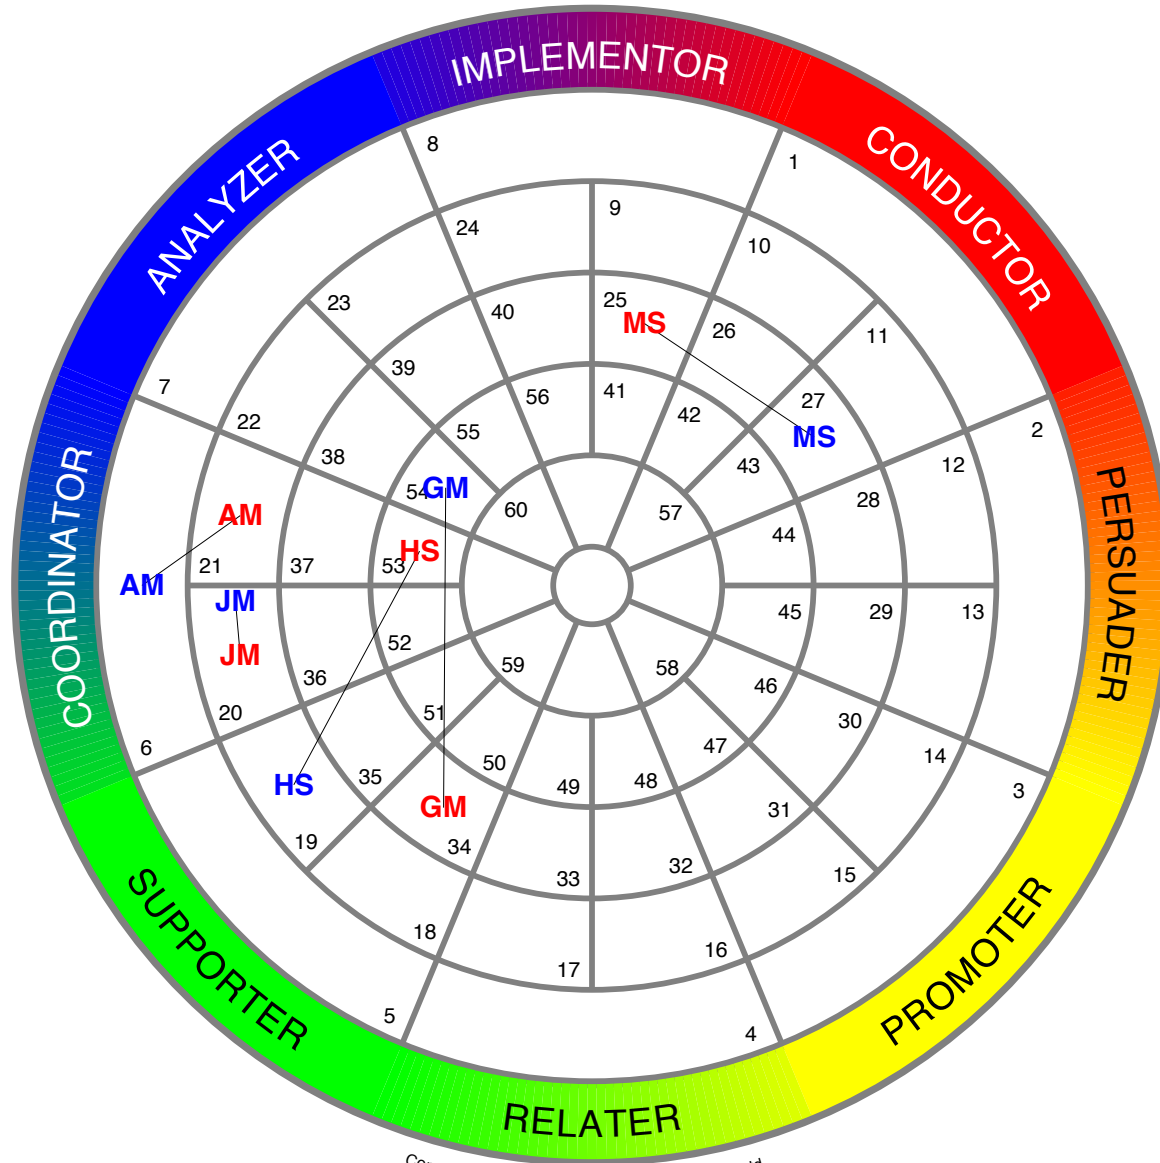

THE SUCCESS INSIGHTS® WHEEL

ABC Company - Executive Team
Behaviors - Natural and Adapted

GM: Gary Marcero
JM: Jim MeKeever
AM: Arlene Munson
MS: Mary Shunning
HS: Herm Smith

Copyright © 2007 Target Training International, Ltd.

Adapted

Natural