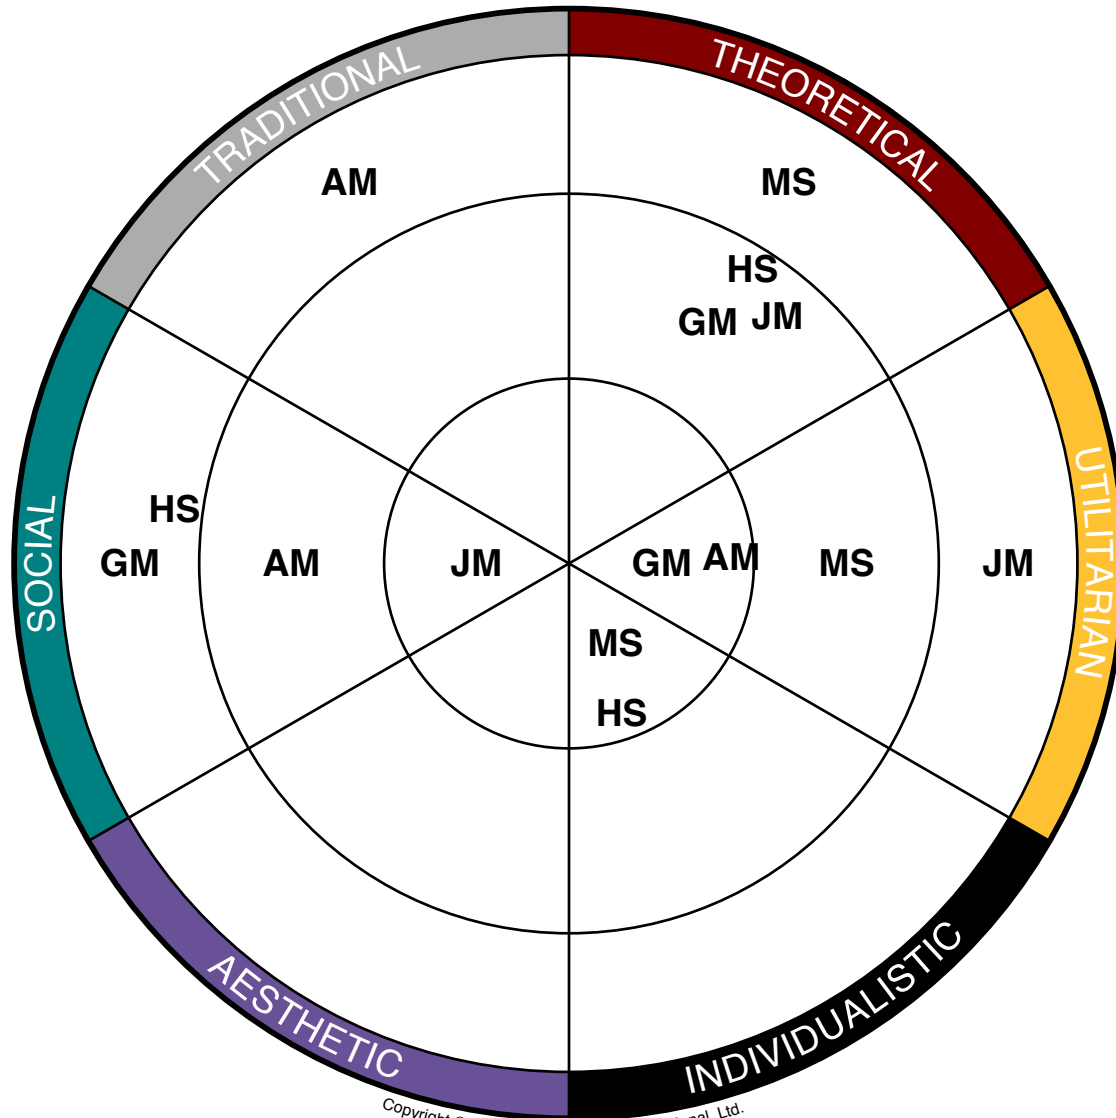

# MOTIVATORS WHEEL™

ABC Company - Executive Team  
 Motivator Compare

GM: Gary Marcero  
 JM: Jim MeKeever  
 AM: Arlene Munson  
 MS: Mary Shunning  
 HS: Herm Smith

Copyright © 2007 Target Training International, Ltd.

Outside ring = #1 attitude Middle ring = #2 attitude Inside ring = #3 attitude